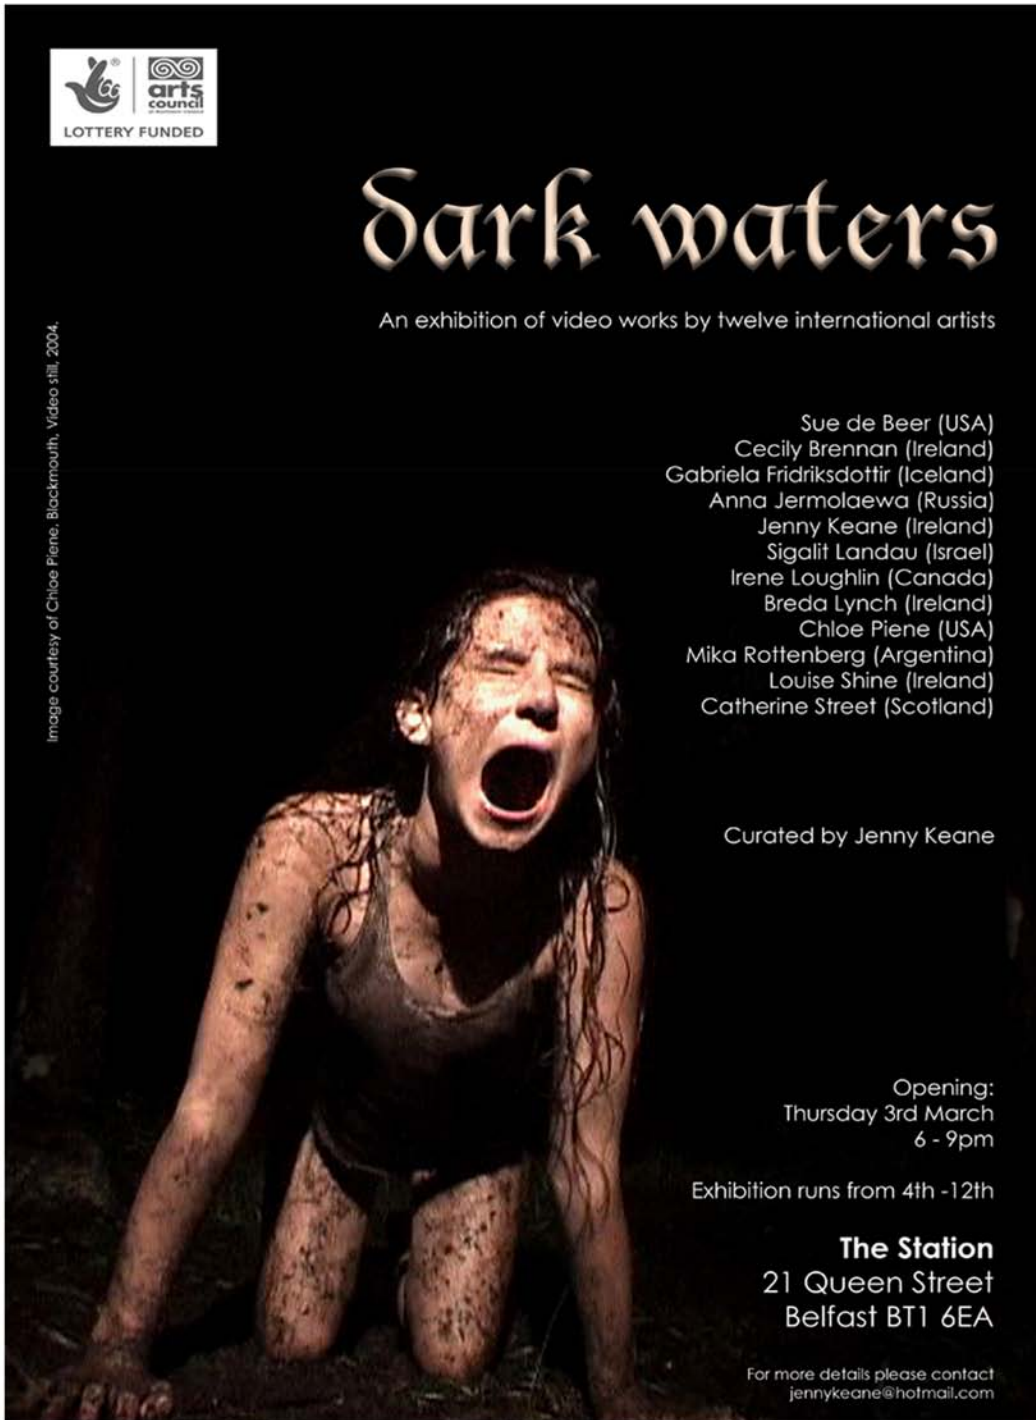

Dark Waters

Curated by Jenny Keane

Installation Shots

Images Courtesy of Catherine Devlin

Dark waters

An exhibition of video works by twelve international artists

Sue de Beer (USA)
Cecily Brennan (Ireland)
Gabriela Fríðriksdóttir (Iceland)
Anna Jermolaewa (Russia)
Jenny Keane (Ireland)
Sigalit Landau (Israel)
Irene Loughlin (Canada)
Breda Lynch (Ireland)
Chloe Piene (USA)
Mika Rottenberg (Argentina)
Louise Shine (Ireland)
Catherine Street (Scotland)

Curated by Jenny Keane

Opening:
Thursday 3rd March
6 - 9pm

Exhibition runs from 4th - 12th

The Station
21 Queen Street
Belfast BT1 6EA

For more details please contact
jennykeane@hotmail.com

Image courtesy of Chloe Piene, Blackmouth, Video still, 2004.

Anna Jermolaewa, *...go...go...go...go...*, 2002.
Single channel video, 1:28 min (looped).

Chloe Piene, *Blackmouth*, 2004.
Single channel video, 2:51 mins (looped).

Gabriela Friðriksdóttir, *Operazione Pane*, 2004.
Single channel video, 7:28 mins (looped).